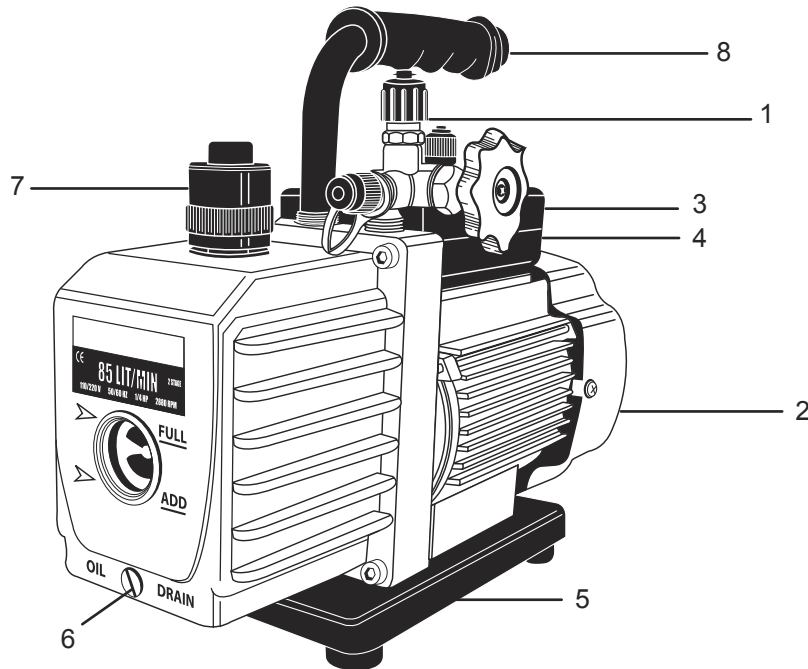

Mastercool[®] Inc.
"World Class Quality"

**3 CFM TWO STAGE
VACUUM PUMP**

**REPAIRABLE PARTS BREAKDOWN
(90063-2V)**

REF. #	DESCRIPTION	PART #
1.	T-FITTING	90056-18
2.	FAN COVER	90063-FC
3.	110V POWER CORD 220V POWER CORD	6535-110 6535-220
4.	ON/OFF SWITCH	98300-006-66
5.	BASE PLATE	90066-BP
6.	OIL DRAIN FITTING WITH O-RINGS	90059-28
7.	EXHAUST FITTING	90066-10
8.	HANDLE	90066-H